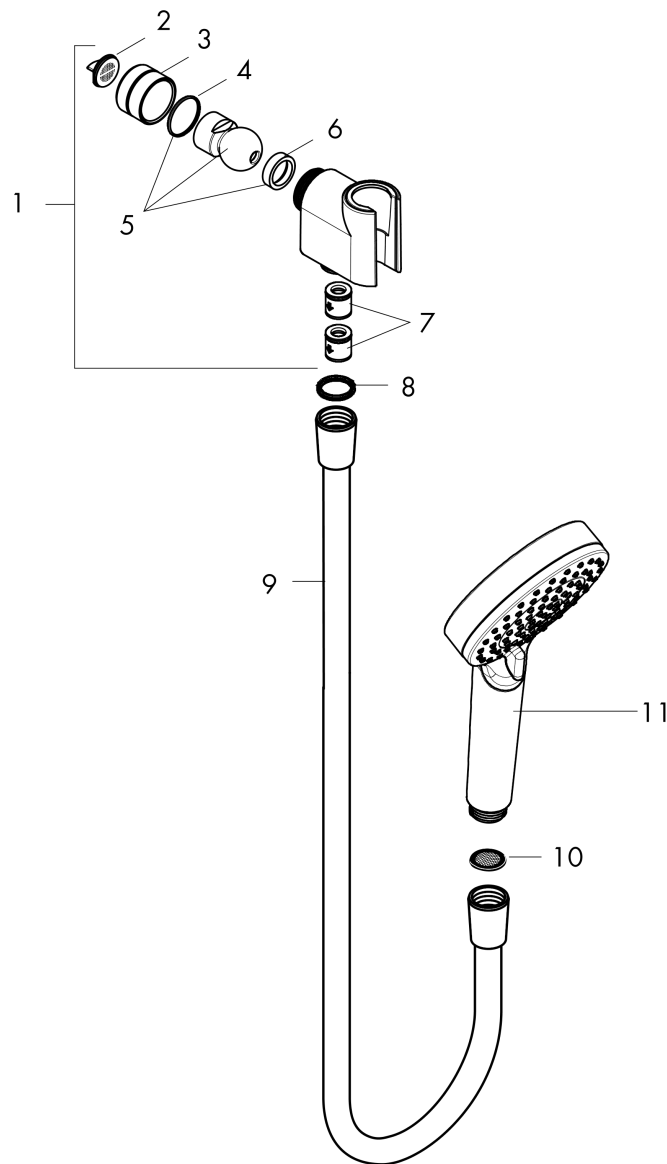

Vernis Blend
Shower holder set 100 Vario 1.5 GPM
 Surface: **chrome** Part no. : **04951000**

Description

Features

- Consists of: Handshower, Handshower hose, Porter unit
- Integrated support function
- Spray modes: Rain, IntenseRain
- Flow: 1.5 GPM (5.7 L/Min)
- Pivot connector prevents hose from tangling
- 26° adjustment
- Wall supports made of plastic
- Rinseable screen seal

Item details

List Price \$ 106.00

Technology

Compliance

Product image

Scale drawing

Vernis Blend
Shower holder set 100 Vario 1.5 GPM
Surface: **chrome** Part no. : **04951000**

Exploded drawing

Year of production: >06/22

Vernis Blend

Shower holder set 100 Vario 1.5 GPM

Surface: **chrome** Part no. : **04951000**

Spare parts list

Year of production: >06/22

Pos.	Description	Part no.	Price	PU
1	support	04580000	-	1
2	filter packing	88649000	-	1
3	nut	97958000	-	1
4	lever collar	97536000	-	1
5	ball joint	97331000	-	1
6	seal	97606000	-	1
7	set of non return valves DW 15	94074000	-	1
8	seal	98058000	-	1
9	shower hose 1,60 m	28276003	-	1
10	filter packing	94246000	-	1
11	-	26090001	-	1