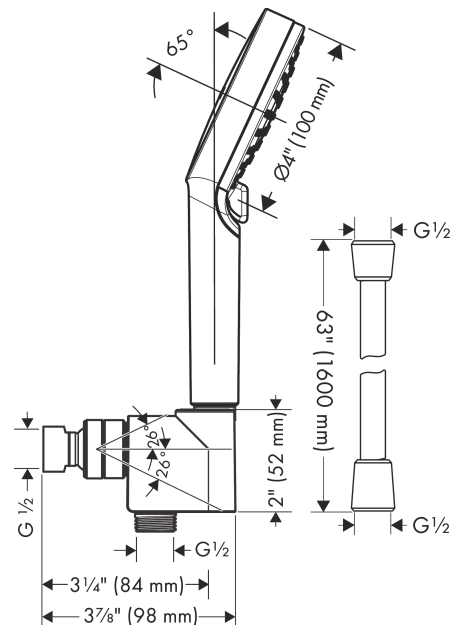

Vernis Blend
Shower holder set 100 Vario 1.5 GPM
 Surface: **chrome** Part no. : **04951000**

Description

Features

- Consists of: Handshower, Handshower hose, Porter unit
- Integrated support function
- Spray modes: Rain, IntenseRain
- Flow: 1.5 GPM (5.7 L/Min)
- Pivot connector prevents hose from tangling
- 26° adjustment
- Wall supports made of plastic
- Rinseable screen seal

Item details

List Price \$ 106.00

Technology

Compliance

Product image

Scale drawing

Vernis Blend
Shower holder set 100 Vario 1.5 GPM
Surface: **chrome** Part no. : **04951000**

Exploded drawing

Year of production: >06/22

Vernis Blend

Shower holder set 100 Vario 1.5 GPM

Surface: **chrome** Part no. : **04951000**

Spare parts list

Year of production: >06/22

Pos.	Description	Part no.	Price	PU
1	support	04580000	-	1
2	filter packing	88649000	-	1
3	nut	97958000	-	1
4	lever collar	97536000	-	1
5	ball joint	97331000	-	1
6	seal	97606000	-	1
7	set of non return valves DW 15	94074000	-	1
8	seal	98058000	-	1
9	shower hose 1,60 m	28276003	-	1
10	filter packing	94246000	-	1
11	-	26090001	-	1