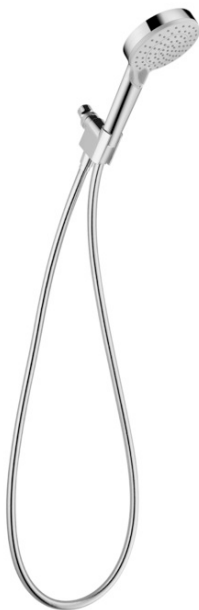

Vernis Blend
Shower holder set 100 Vario 1.5 GPM
 Surface: **chrome** Part no. : **04951000**

Description

Features

- Consists of: Handshower, Handshower hose, Porter unit
- Integrated support function
- Spray modes: Rain, IntenseRain
- Flow: 1.5 GPM (5.7 L/Min)
- Pivot connector prevents hose from tangling
- 26° adjustment
- Wall supports made of plastic
- Rinseable screen seal

Item details

List Price \$ 106.00

Technology

Compliance

Product image

Scale drawing

Vernis Blend
Shower holder set 100 Vario 1.5 GPM
Surface: **chrome** Part no. : **04951000**

Exploded drawing

Year of production: >06/22

Vernis Blend

Shower holder set 100 Vario 1.5 GPM

Surface: **chrome** Part no. : **04951000**

Spare parts list

Year of production: >06/22

Pos.	Description	Part no.	Price	PU
1	support	04580000	-	1
2	filter packing	88649000	-	1
3	nut	97958000	-	1
4	lever collar	97536000	-	1
5	ball joint	97331000	-	1
6	seal	97606000	-	1
7	set of non return valves DW 15	94074000	-	1
8	seal	98058000	-	1
9	shower hose 1,60 m	28276003	-	1
10	filter packing	94246000	-	1
11	-	26090001	-	1